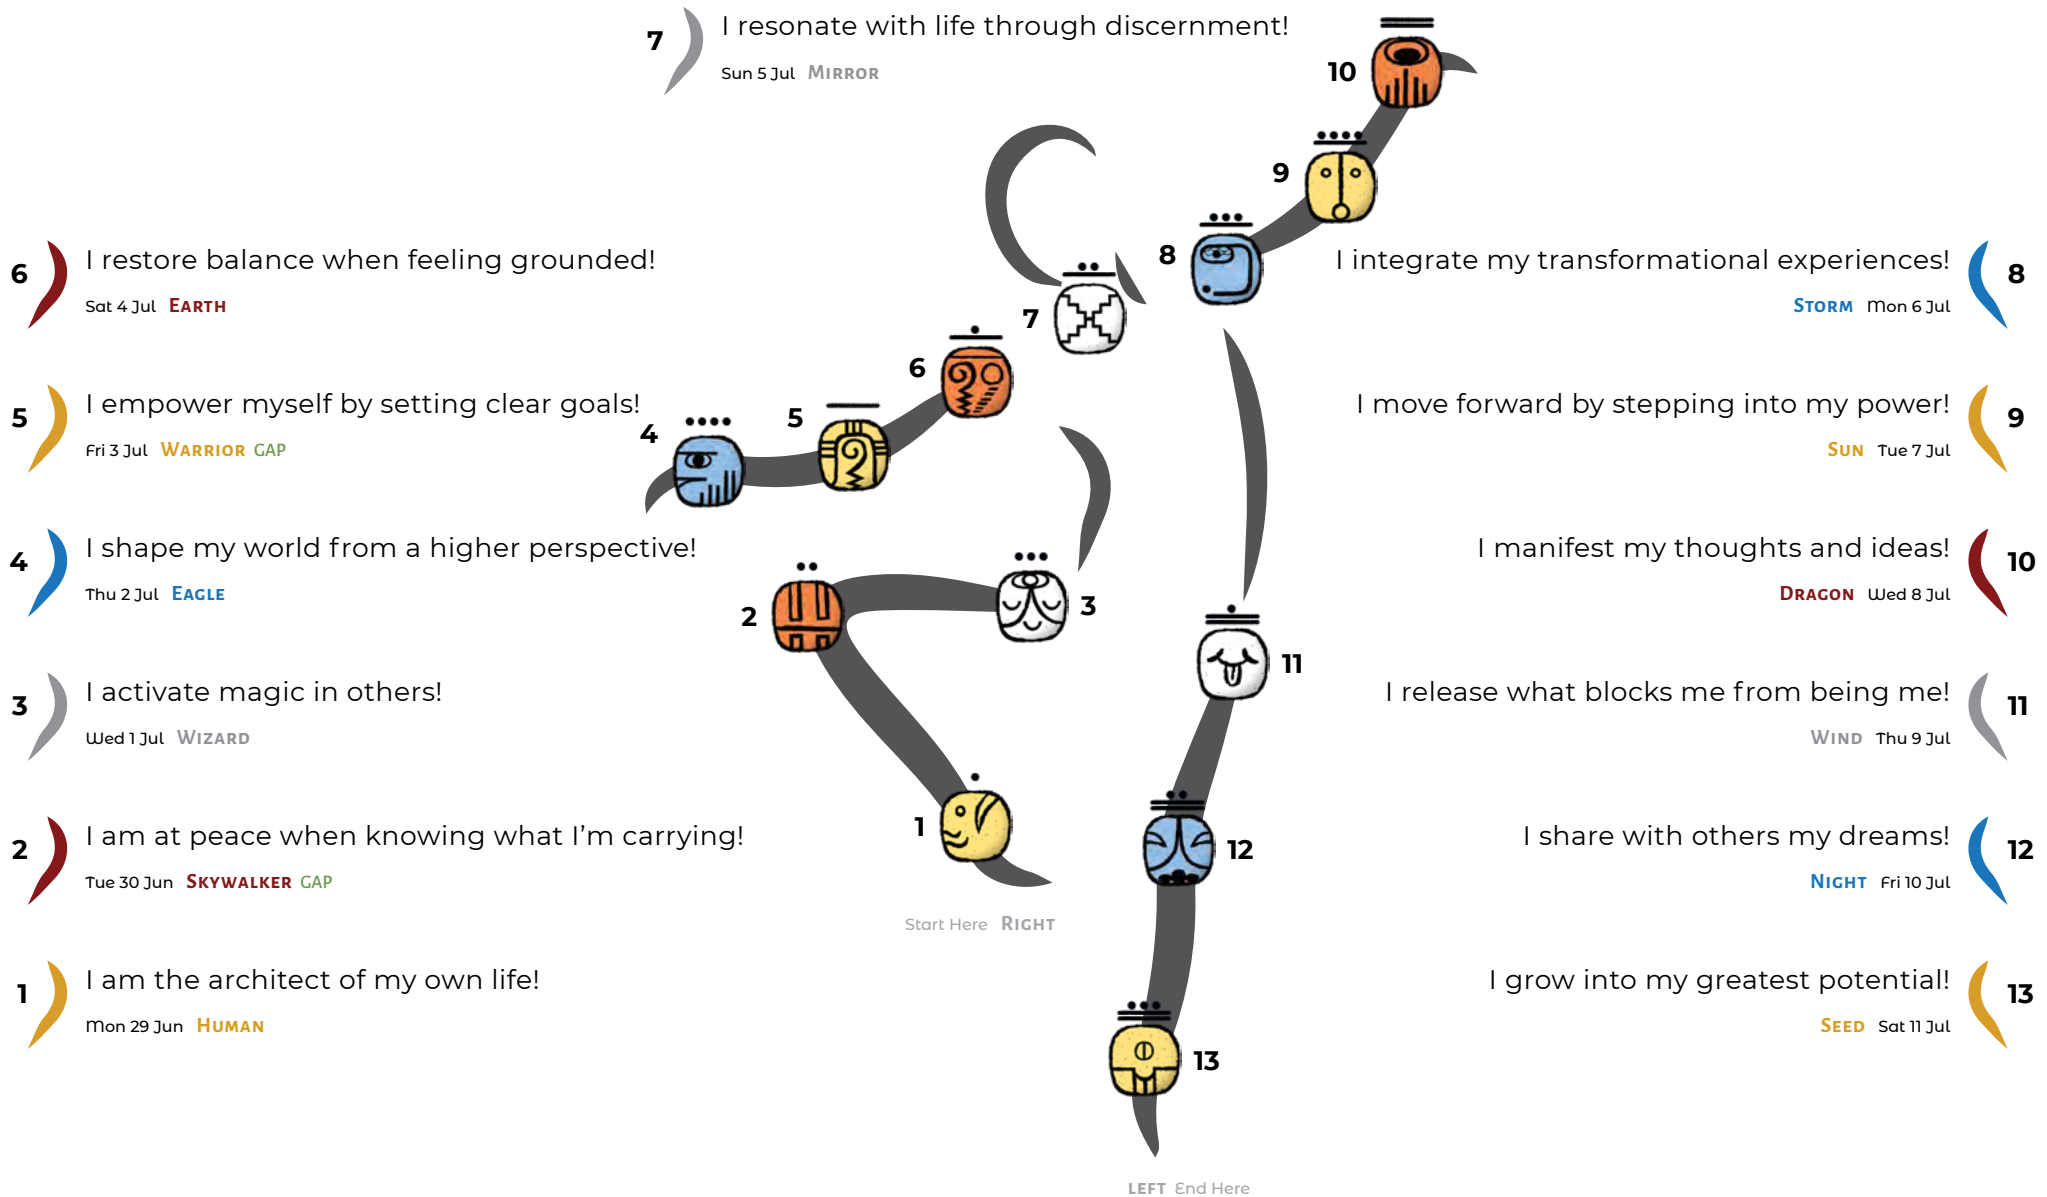

Yellow Human Wavespell

29 Jun - 11 Jul 2020

Choosing...

For additional information visit: [MayanKin.com/blog/](https://www.MayanKin.com/blog/)

© 2020 MayanKin.com