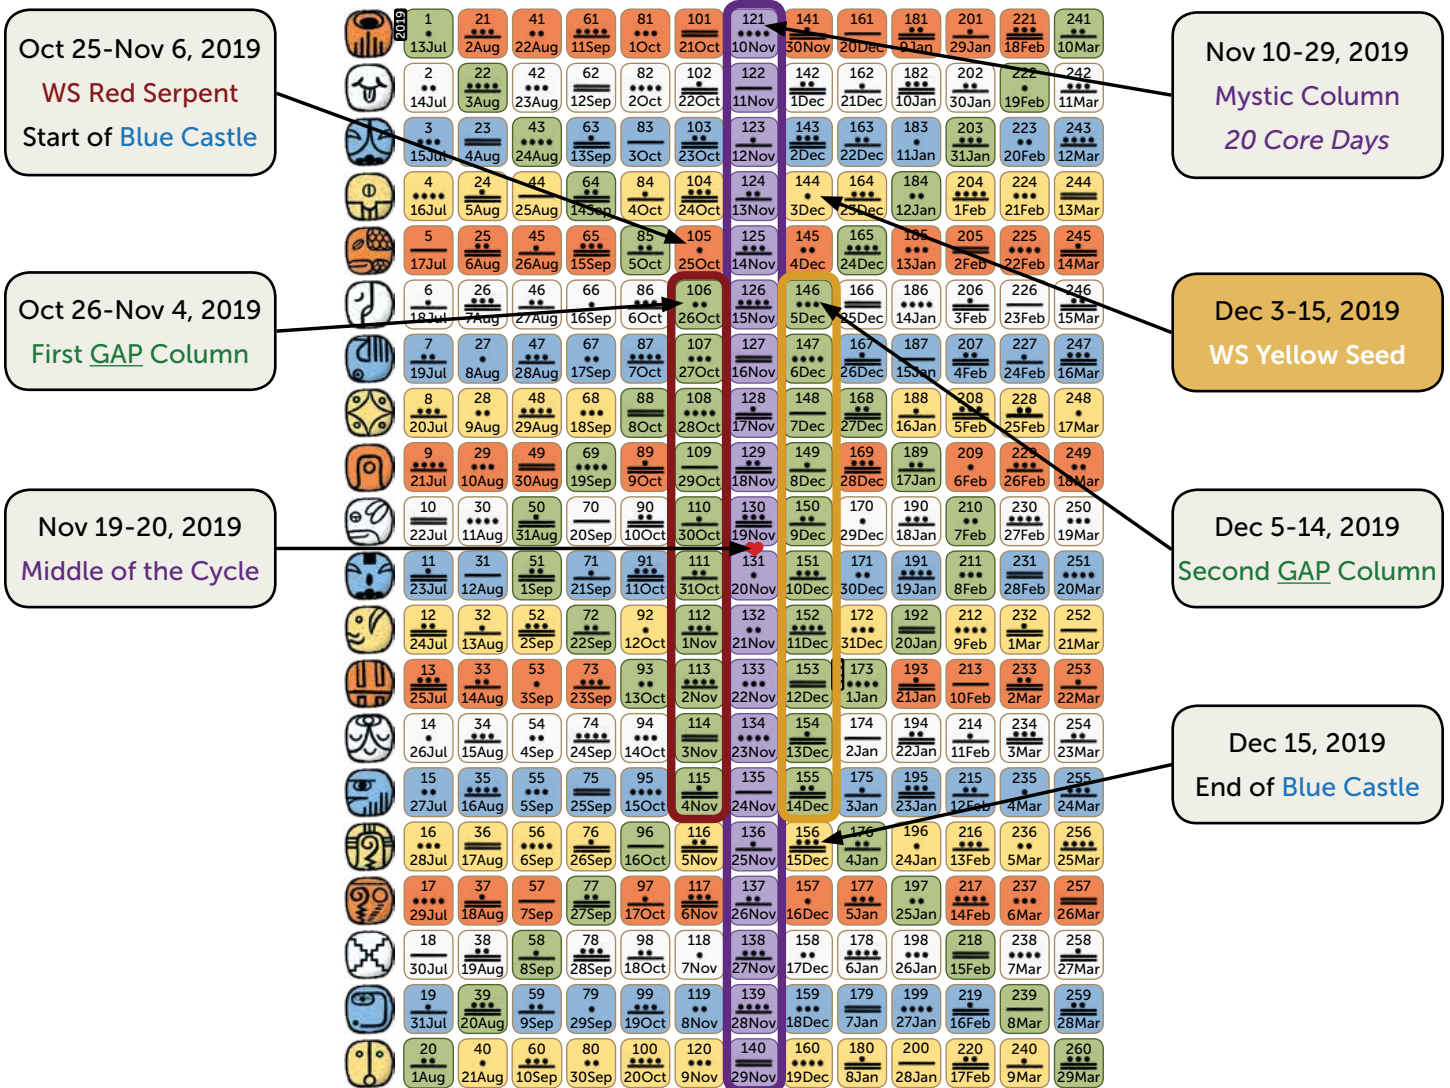

TZOLKIN CYCLE OF 260 DAYS

BLUE CASTLE

October 25 to December 15, 2019
(Kins 105-156)

HARMONIC MODULE

Click on the image above for the Harmonic Module with Gregorian dates

For Today's Energies daily message click [here](#)

WELCOME TO THE [BLUE CASTLE](#) OF TRANSFORMATION

[*Note: This document is part of the Wavespell series on my [Blog](#).*]

The **Blue Castle of Burning** starts, in the current Tzolkin cycle of 260 days, on **October 25, 2019**. For the following 52 days (until December 15, 2019), we have a great opportunity to change the way we experience life and to transform what no longer serves us. It is known as “burning” due to its intensity including two columns of ten [Galactic Activation Portal](#) days each and the central [Mystic Column](#) with its twenty Core Days.

Galactic Activation Portal Days – Two GAP columns

As you can see on the Harmonic Module or Tzolkin matrix on the first page, there are two green columns in the middle marked in red and yellow. These columns contain ten consecutive days each called Galactic Activation Portals. A GAP day is a day in which we experience higher frequencies and intensity. On a human/ego level, they may feel ‘messy’ and overwhelming. On a spiritual/soul level, these portals are gateways for receiving cosmic wisdom in order to continue accelerating our process of transformation and conscious evolution on Earth.

Within the current cycle, the first GAP-day column falls from **October 26 to November 4, 2019**. This column always starts on the second day of the **Red Serpent Wavespell**, time to act upon our gut-feelings and take care of our vital force.