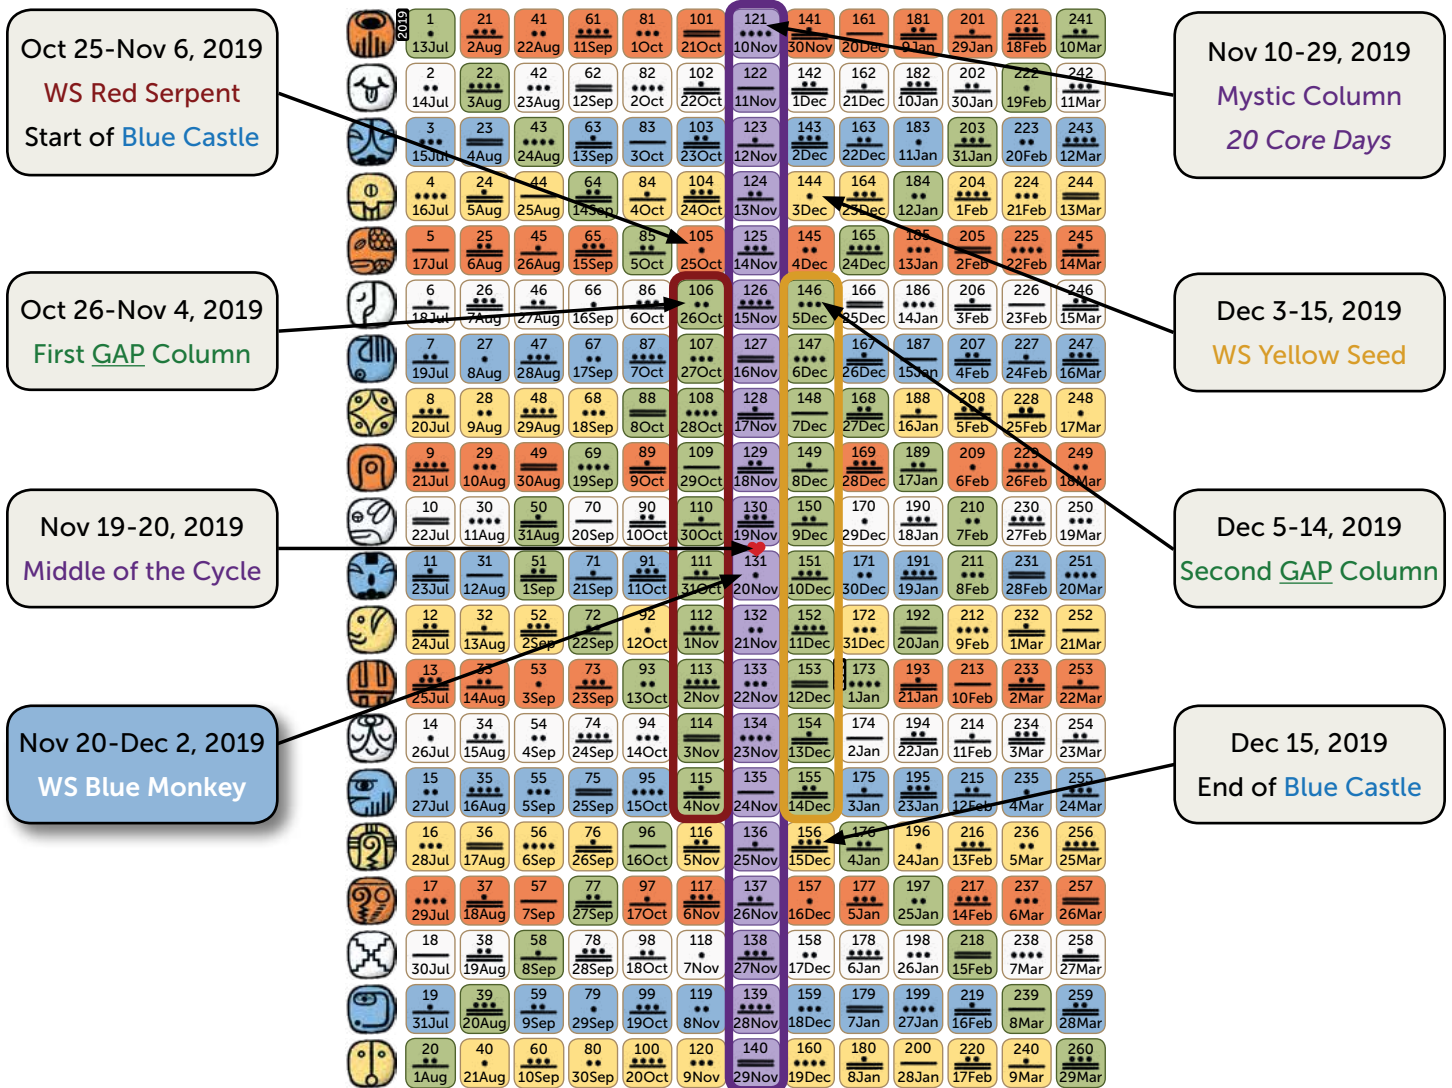

TZOLKIN CYCLE OF 260 DAYS

BLUE CASTLE

October 25 to December 15, 2019
(Kins 105-156)

HARMONIC MODULE

Click on the image above for the Harmonic Module with Gregorian dates

For Today's Energies daily message click [here](#)

WELCOME TO THE BLUE CASTLE OF TRANSFORMATION

[*Note: This document is part of the Wavespell series on my [Blog](#).*]

The **Blue Castle of Burning** starts, in the current Tzolkin cycle of 260 days, on **October 25, 2019**. For the following 52 days (until December 15, 2019), we have a great opportunity to change the way we experience life and to transform what no longer serves us. It is known as "burning" due to its intensity including two columns of ten [Galactic Activation Portal](#) days each and the central [Mystic Column](#) with its twenty Core Days.

Galactic Activation Portal Days – Two GAP columns

As you can see on the Harmonic Module or Tzolkin matrix on the first page, there are two green columns in the middle marked in red and yellow. These columns contain ten consecutive days each called Galactic Activation Portals. A GAP day is a day in which we experience higher frequencies and intensity. On a human/ego level, they may feel 'messy' and overwhelming. On a spiritual/soul level, these portals are gateways for receiving cosmic wisdom in order to continue accelerating our process of transformation and conscious evolution on Earth.

Within the current cycle, the first GAP-day column falls from **October 26 to November 4, 2019**. This column always starts on the second day of the **Red Serpent Wavespell**, time to act upon our gut-feelings and take care of our vital force.