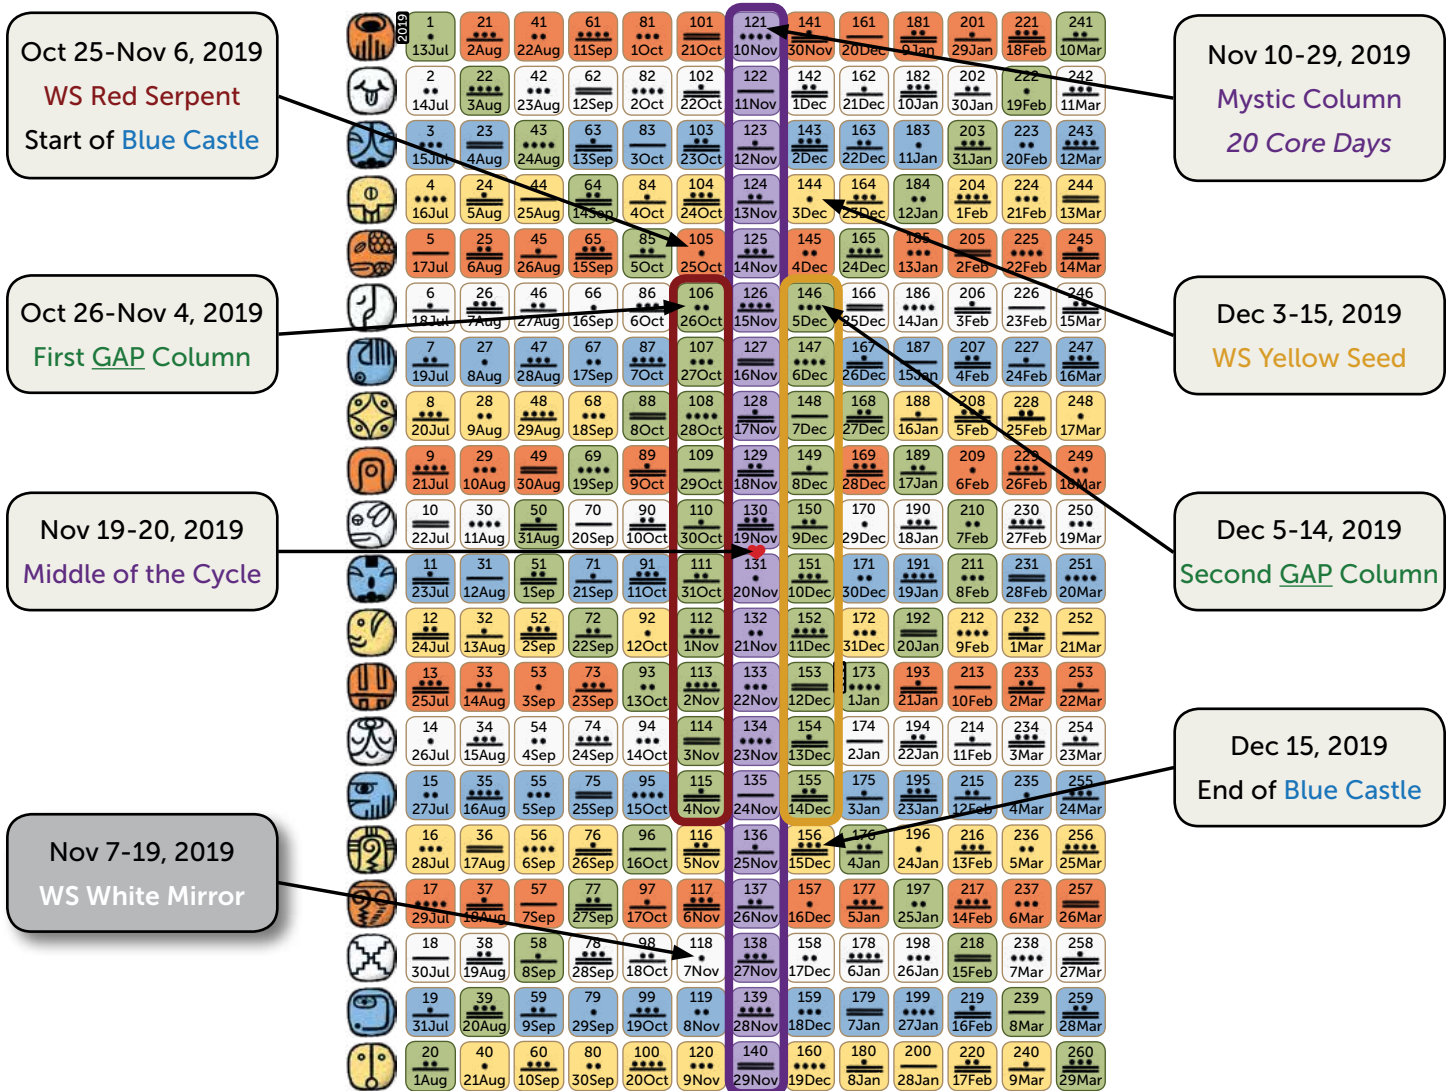

TZOLKIN CYCLE OF 260 DAYS

BLUE CASTLE

October 25 to December 15, 2019
(Kins 105-156)

HARMONIC MODULE

Click on the image above for the Harmonic Module with Gregorian dates

For Today's Energies daily message click [here](#)

WELCOME TO THE BLUE CASTLE OF TRANSFORMATION

[*Note: This document is part of the Wavespell series on my [Blog](#).*]

The **Blue Castle of Burning** starts, in the current Tzolkin cycle of 260 days, on **October 25, 2019**. For the following 52 days (until December 15, 2019), we have a great opportunity to change the way we experience life and to transform what no longer serves us. It is known as "burning" due to its intensity including two columns of ten [Galactic Activation Portal](#) days each and the central [Mystic Column](#) with its twenty Core Days.

Galactic Activation Portal Days – Two GAP columns

As you can see on the Harmonic Module or Tzolkin matrix on the first page, there are two green columns in the middle marked in red and yellow. These columns contain ten consecutive days each called Galactic Activation Portals. A GAP day is a day in which we experience higher frequencies and intensity. On a human/ego level, they may feel 'messy' and overwhelming. On a spiritual/soul level, these portals are gateways for receiving cosmic wisdom in order to continue accelerating our process of transformation and conscious evolution on Earth.

Within the current cycle, the first GAP-day column falls from **October 26 to November 4, 2019**. This column always starts on the second day of the **Red Serpent Wavespell**, time to act upon our gut-feelings and take care of our vital force.