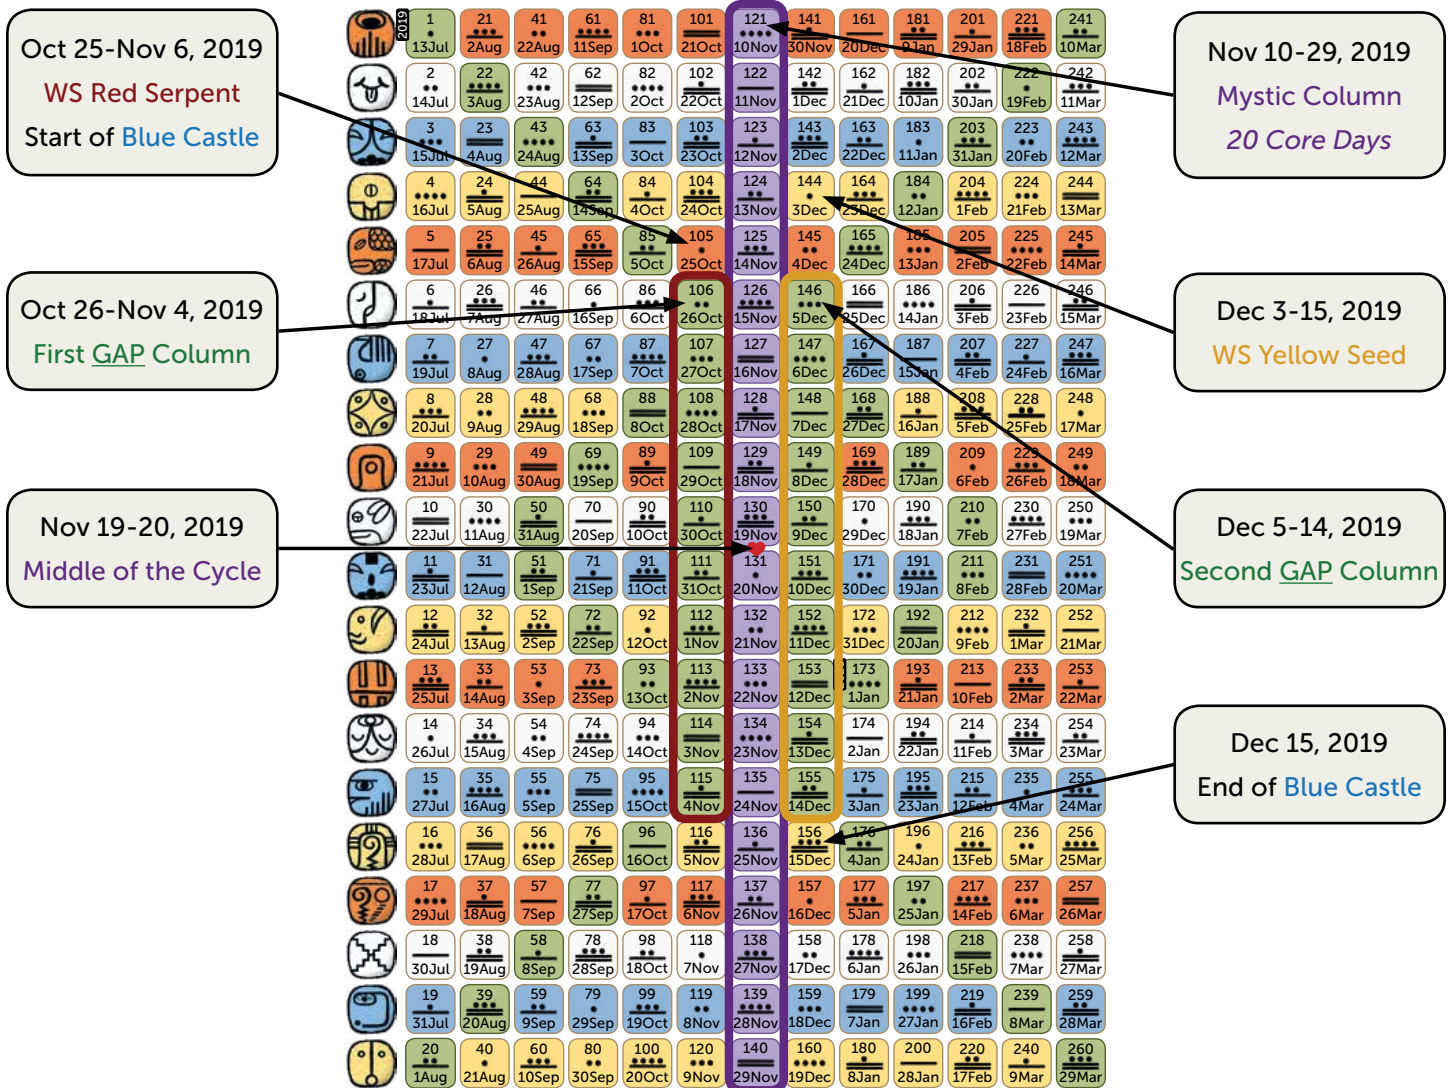

HARMONIC MODULE

Click on the image above for the Harmonic Module with Gregorian dates

For Today's Energies daily message click [here](#)