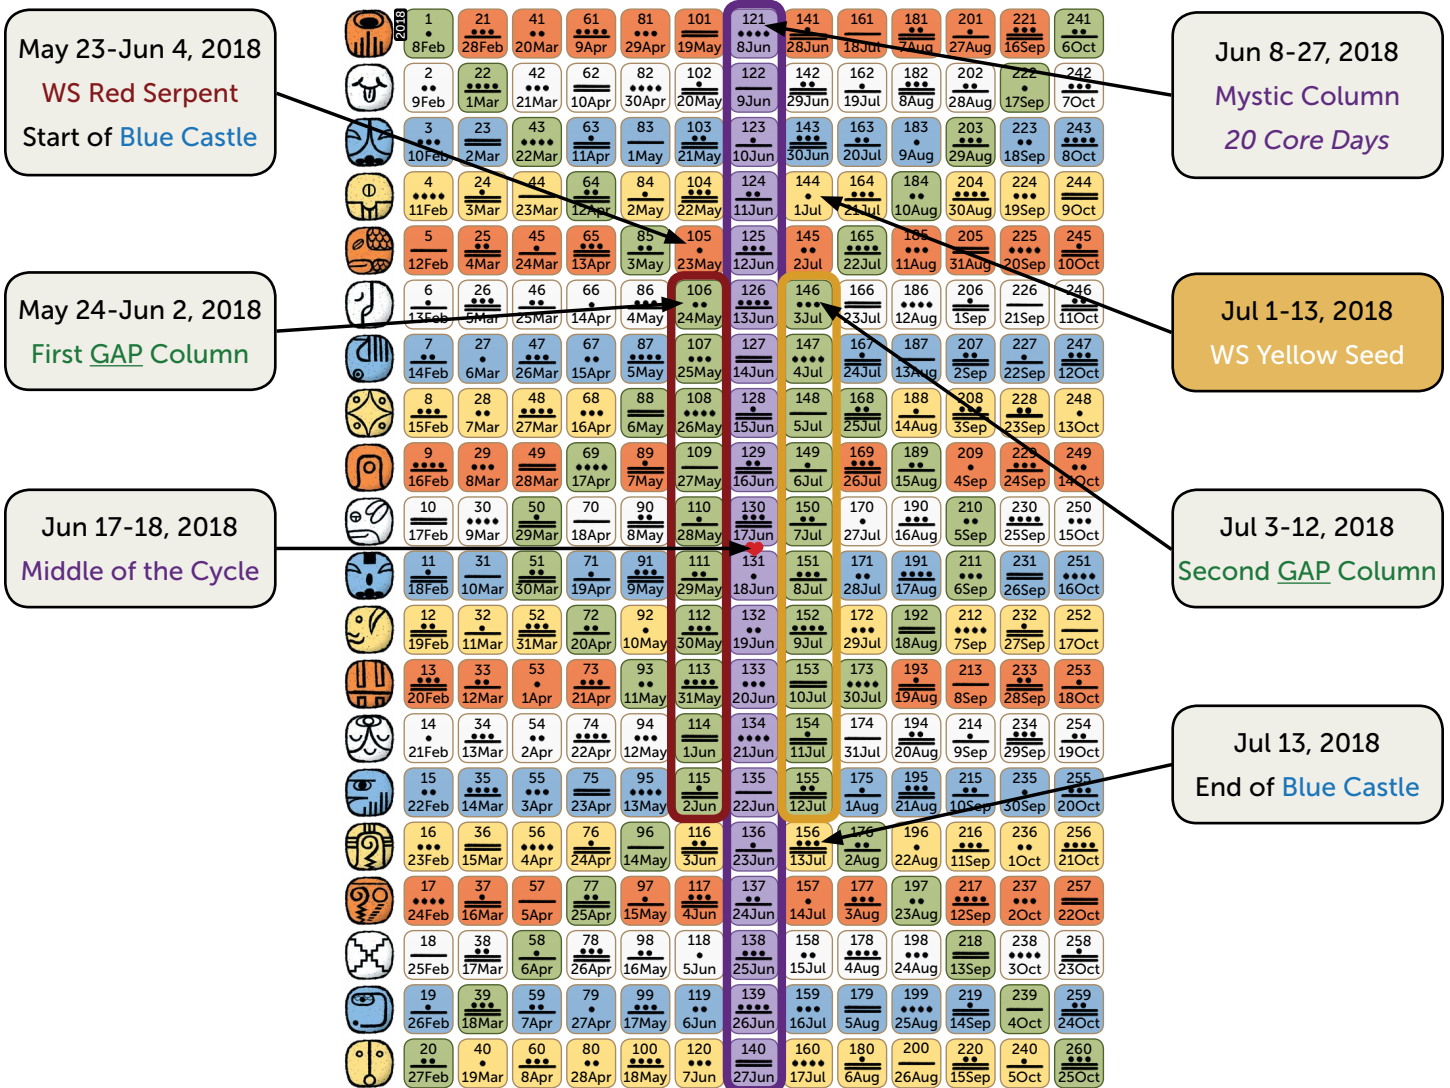

TZOLKIN CYCLE OF 260 DAYS

BLUE CASTLE

May 23 to July 13, 2018
(Kins 105-156)

HARMONIC MODULE

Click on the image above for the Harmonic Module with Gregorian dates

For Today's Energies daily message click [here](#)

WELCOME TO THE BLUE CASTLE OF TRANSFORMATION

[Note: This document is part of the Wavespell series on my [Blog](#)]

The **Blue Castle of Burning** starts, in the current Tzolkin cycle of 260 days, on **May 23, 2018**. For the following 52 days (until July 13, 2018), we have a great opportunity to change the way we experience life and to transform what no longer serves us. It is known as “burning” due to its intensity including two columns of ten [Galactic Activation Portal](#) days each and the central [Mystic Column](#) with its twenty Core Days.

Galactic Activation Portal Days – Two GAP columns

As you can see on the Harmonic Module or Tzolkin matrix on the first page, there are two green columns in the middle marked in red and yellow. These columns contain ten consecutive days each called Galactic Activation Portals. A GAP day is a day in which we experience higher frequencies and intensity. On a human/ego level, they may feel ‘messy’ and overwhelming. On a spiritual/soul level, these portals are gateways for receiving cosmic wisdom in order to continue accelerating our process of transformation and conscious evolution on Earth.

Within the current cycle, the first GAP-day column falls from **May 24 to June 2, 2018**. This column always starts on the second day of the **Red Serpent Wavespell**, time to act upon our gut-feelings and take care of our vital force.