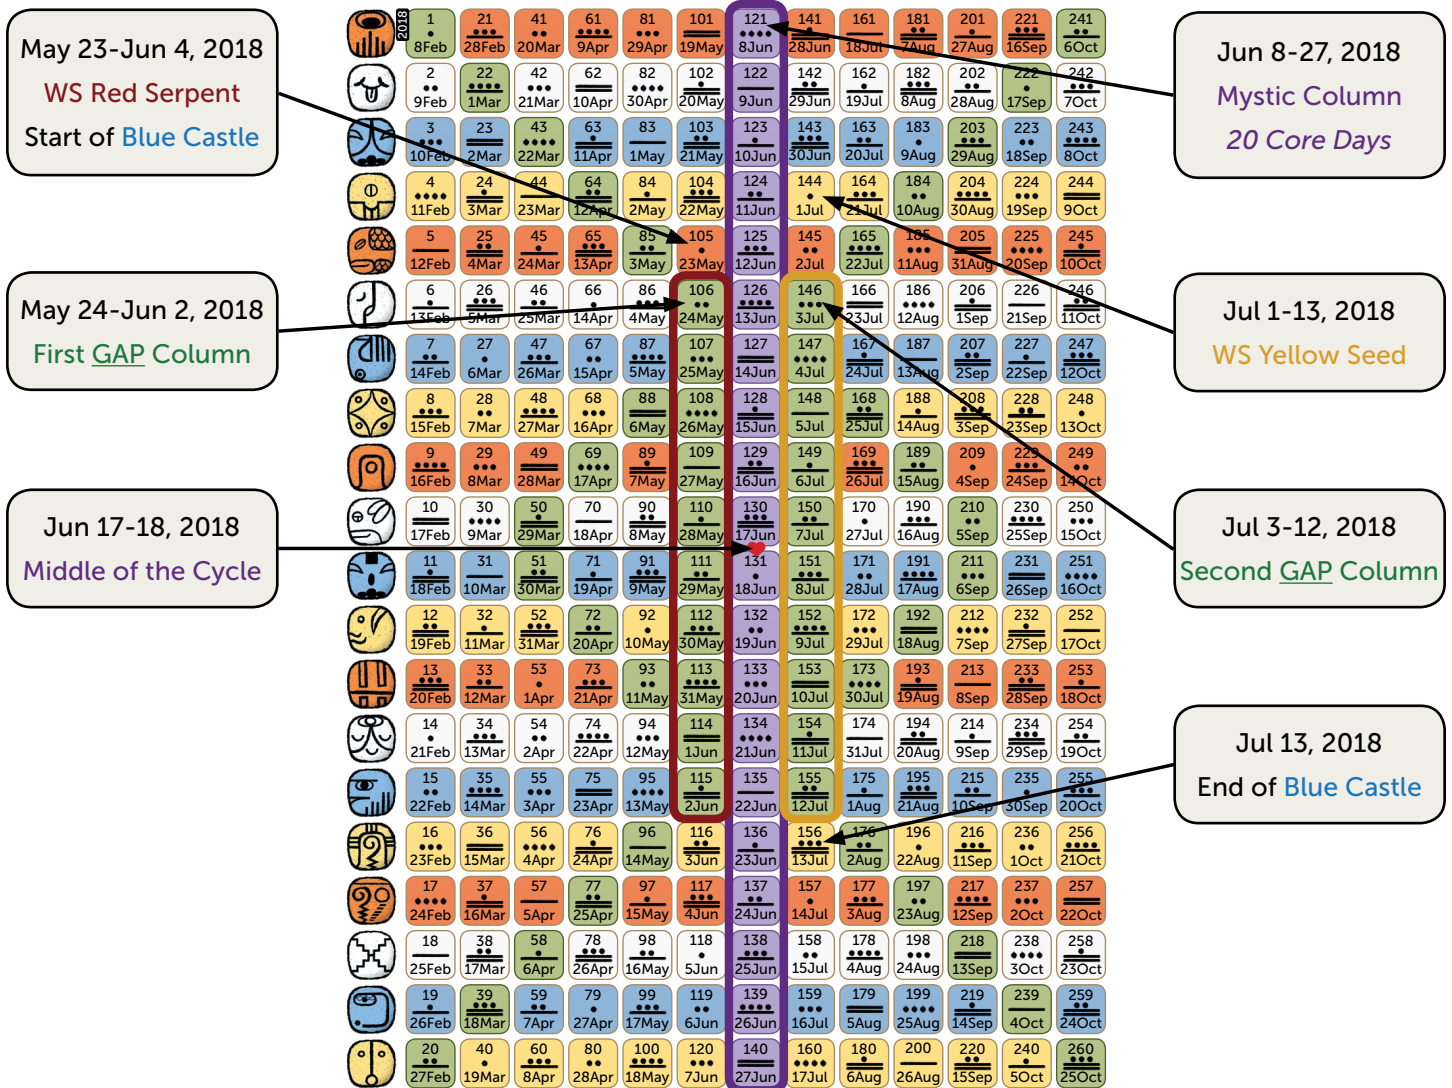

TZOLKIN CYCLE OF 260 DAYS

BLUE CASTLE

May 23 to July 13, 2018
(Kins 105-156)

HARMONIC MODULE

Click on the image above for the Harmonic Module with Gregorian dates

For Today's Energies daily message click [here](#)

WELCOME TO THE [BLUE CASTLE](#) OF TRANSFORMATION

[Note: This document is part of the Wavespell series on my [Blog](#)]

The **Blue Castle of Burning** starts, in the current Tzolkin cycle of 260 days, on **May 23, 2018**. For the following 52 days (until July 13, 2018), we have a great opportunity to change the way we experience life and to transform what no longer serves us. It is known as “burning” due to its intensity including two columns of ten [Galactic Activation Portal](#) days each and the central [Mystic Column](#) with its twenty Core Days.

Galactic Activation Portal Days – Two GAP columns

As you can see on the Harmonic Module or Tzolkin matrix on the first page, there are two green columns in the middle marked in red and yellow. These columns contain ten consecutive days each called Galactic Activation Portals. A GAP day is a day in which we experience higher frequencies and intensity. On a human/ego level, they may feel ‘messy’ and overwhelming. On a spiritual/soul level, these portals are gateways for receiving cosmic wisdom in order to continue accelerating our process of transformation and conscious evolution on Earth.

Within the current cycle, the first GAP-day column falls from **May 24 to June 2, 2018**. This column always starts on the second day of the **Red Serpent Wavespell**, time to act upon our gut-feelings and take care of our vital force.