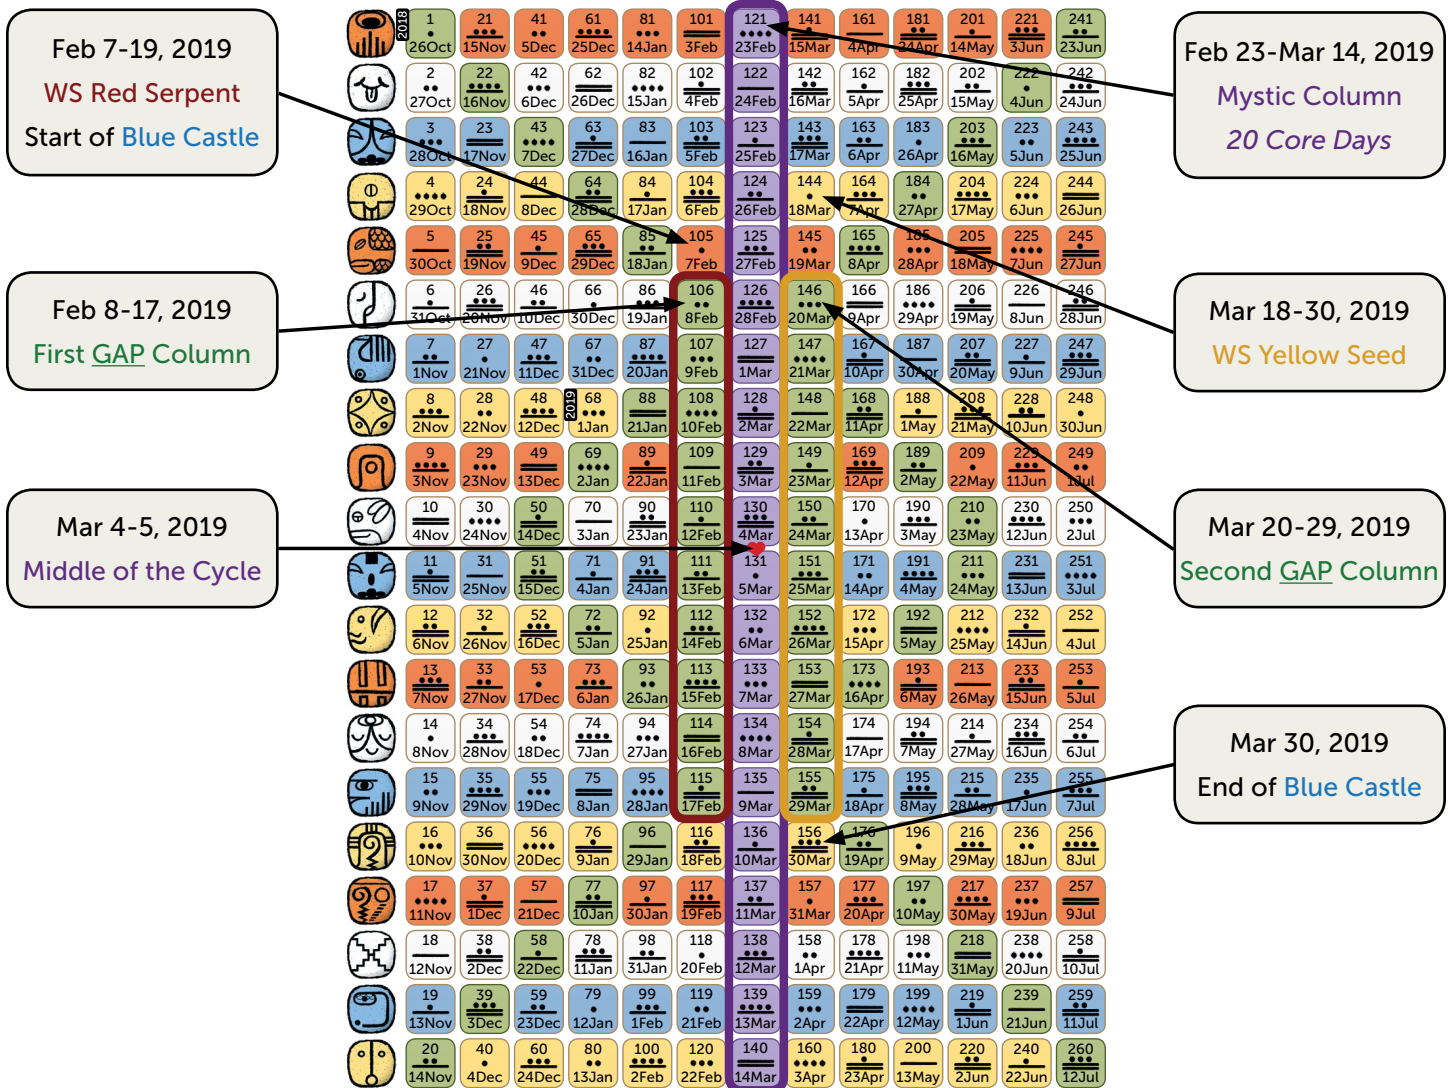

HARMONIC MODULE

Click on the image above for the Harmonic Module with Gregorian dates

For Today's Energies daily message click [here](#)