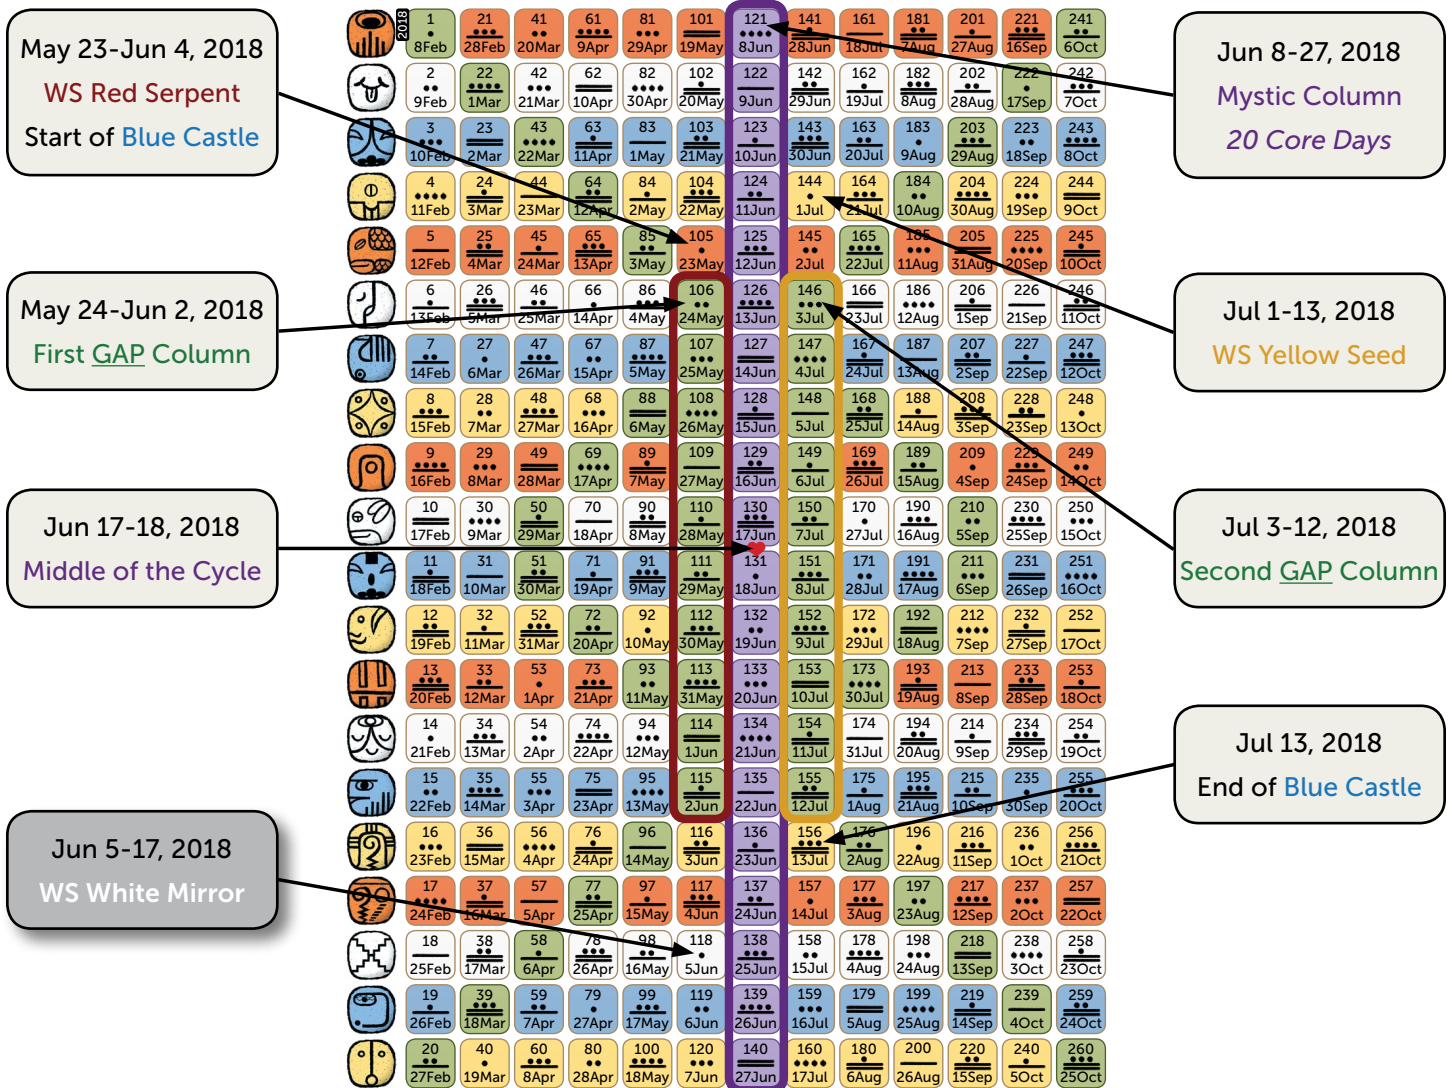

TZOLKIN CYCLE OF 260 DAYS

BLUE CASTLE

May 23 to July 13, 2018
(Kins 105-156)

HARMONIC MODULE

Click on the image above for the Harmonic Module with Gregorian dates

For Today's Energies daily message click [here](#)

WELCOME TO THE [BLUE CASTLE](#) OF TRANSFORMATION

[Note: This document is part of the Wavespell series on my [Blog](#)]

The **Blue Castle of Burning** starts, in the current Tzolkin cycle of 260 days, on **May 23, 2018**. For the following 52 days (until July 13, 2018), we have a great opportunity to change the way we experience life and to transform what no longer serves us. It is known as “burning” due to its intensity including two columns of ten [Galactic Activation Portal](#) days each and the central [Mystic Column](#) with its twenty Core Days.

Galactic Activation Portal Days – Two GAP columns

As you can see on the Harmonic Module or Tzolkin matrix on the first page, there are two green columns in the middle marked in red and yellow. These columns contain ten consecutive days each called Galactic Activation Portals. A GAP day is a day in which we experience higher frequencies and intensity. On a human/ego level, they may feel ‘messy’ and overwhelming. On a spiritual/soul level, these portals are gateways for receiving cosmic wisdom in order to continue accelerating our process of transformation and conscious evolution on Earth.

Within the current cycle, the first GAP-day column falls from **May 24 to June 2, 2018**. This column always starts on the second day of the **Red Serpent Wavespell**, time to act upon our gut-feelings and take care of our vital force.