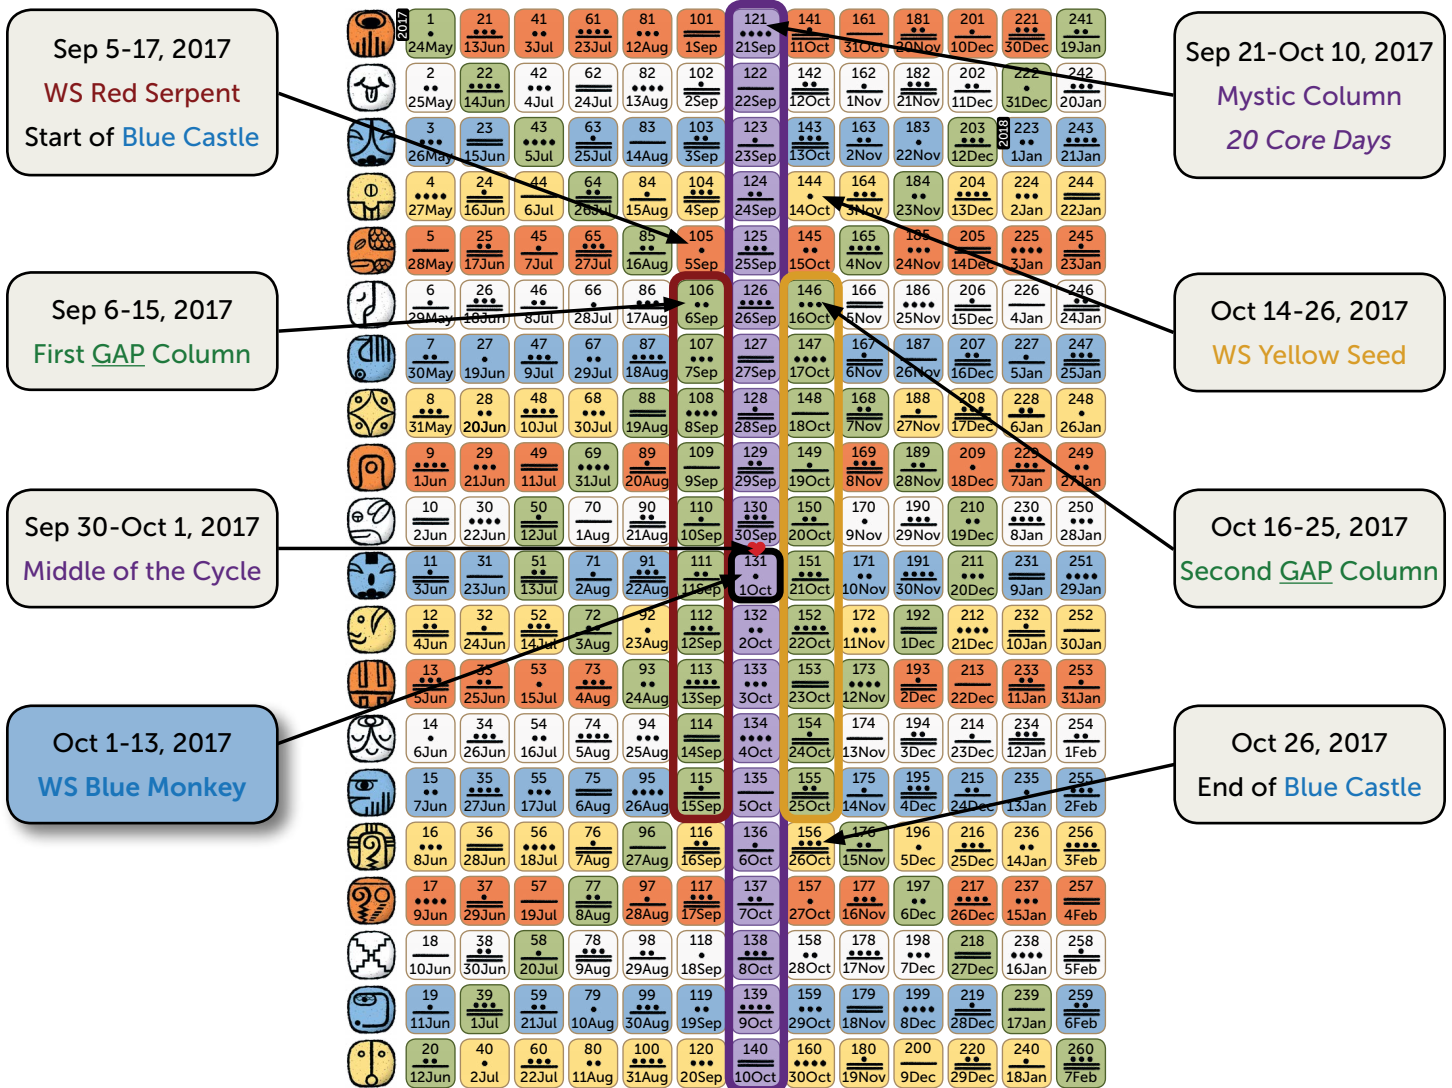

TZOLKIN CYCLE OF 260 DAYS

BLUE CASTLE

September 5 to October 26, 2017
(Kins 105-156)

HARMONIC MODULE

Click on the image above for the Harmonic Module with Gregorian dates

For Today's Energies daily message click [here](#)

WELCOME TO THE [BLUE CASTLE](#) OF TRANSFORMATION

[Note: This document is part of the Wavespell series on my [Blog](#)]

The **Blue Castle of Burning** starts, in the current Tzolkin cycle of 260 days, on **September 5, 2017**. For the following 52 days (until October 26, 2017), we have a great opportunity to change the way we experience life and to transform what no longer serves us. It is known as "burning" due to its intensity including two columns of ten [Galactic Activation Portal](#) days each and the central [Mystic Column](#) with its twenty Core Days.

Galactic Activation Portal Days – Two GAP columns

As you can see on the Harmonic Module or Tzolkin matrix on the first page, there are two green columns in the middle marked in red and yellow. These columns contain ten consecutive days each called Galactic Activation Portals. A GAP day is a day in which we experience higher frequencies and intensity. On a human/ego level, they may feel 'messy' and overwhelming. On a spiritual/soul level, these portals are gateways for receiving cosmic wisdom in order to continue accelerating our process of transformation and conscious evolution on Earth.

Within the current cycle, the first GAP-day column falls on **September 6-15, 2017**. This column always starts on the second day of the **Red Serpent Wavespell**, time to act upon our gut-feelings and take care of our vital force.