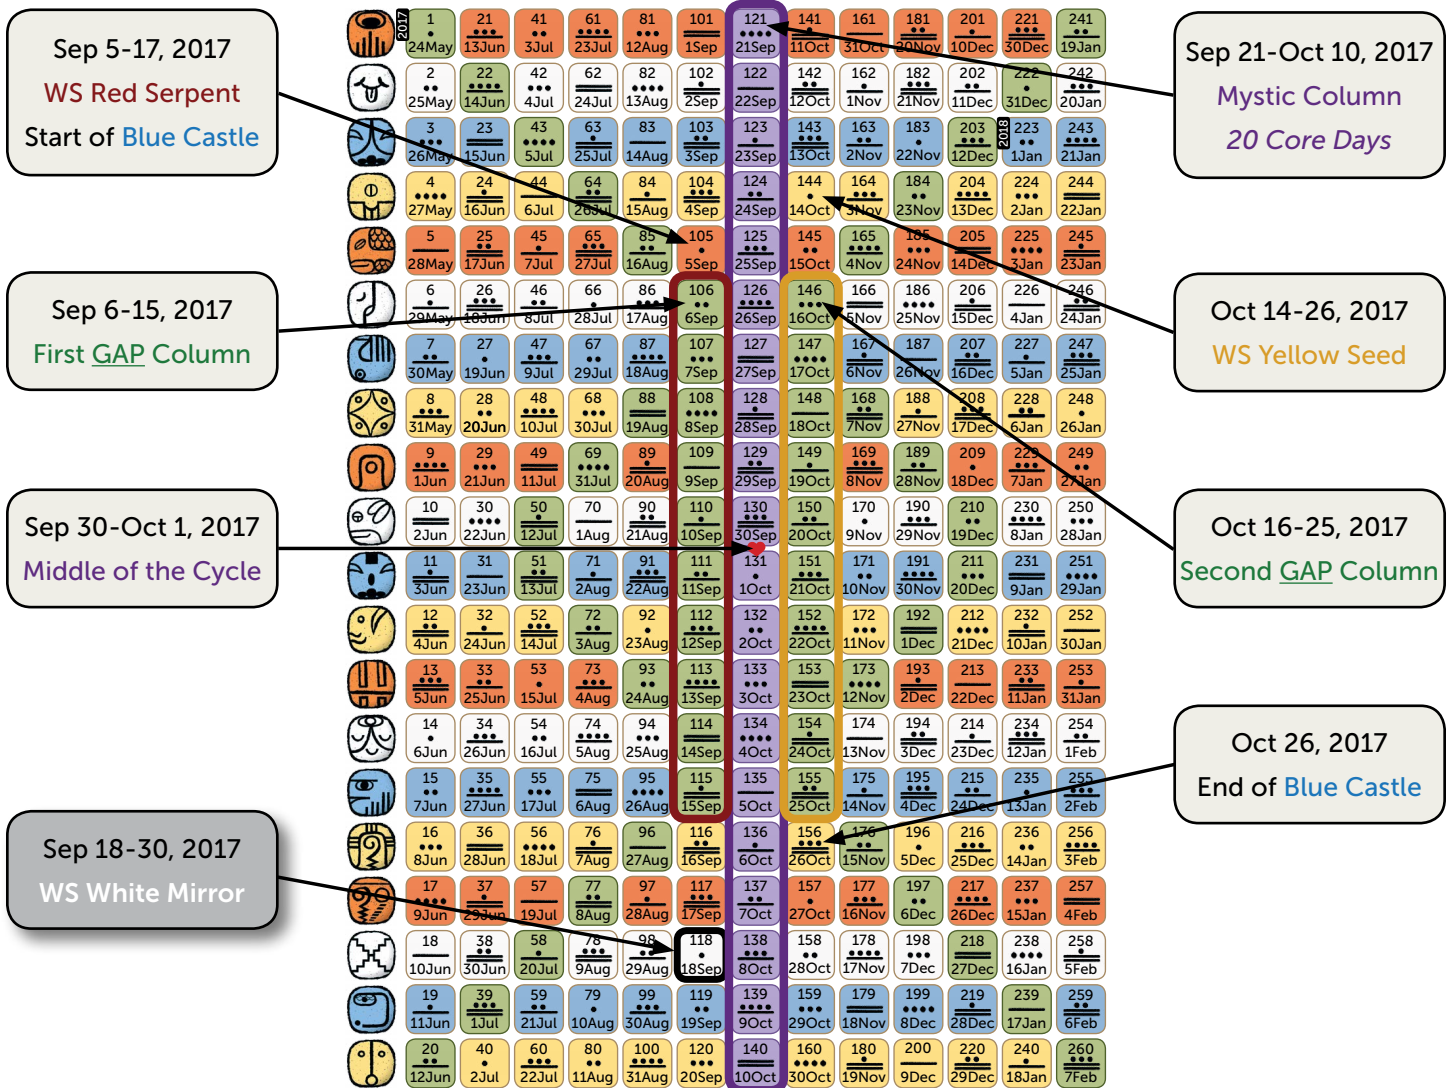

HARMONIC MODULE

Click on the image above for the Harmonic Module with Gregorian dates

For Today's Energies daily message click [here](#)