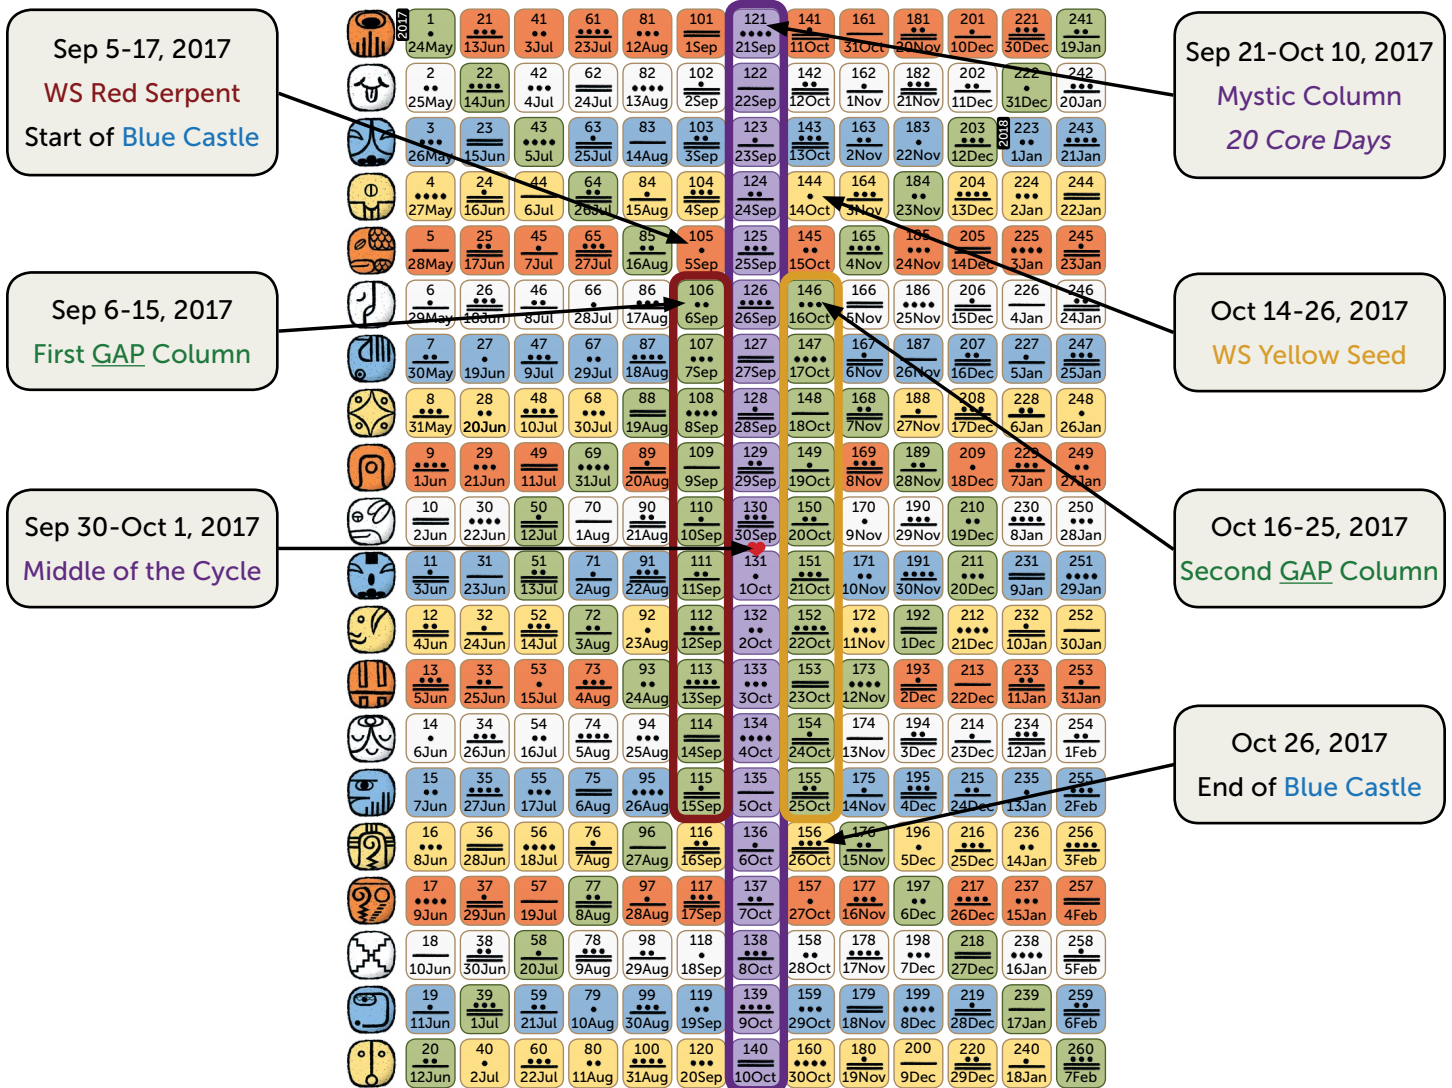

TZOLKIN CYCLE OF 260 DAYS

BLUE CASTLE

September 5 to October 26, 2017
(Kins 105-156)

HARMONIC MODULE

Click on the image above for the Harmonic Module with Gregorian dates

For Today's Energies daily message click [here](#)

WELCOME TO THE [BLUE CASTLE](#) OF TRANSFORMATION

[Note: This document is part of the Wavespell series on my [Blog](#)]

The **Blue Castle of Burning** starts, in the current Tzolkin cycle of 260 days, on **September 5, 2017**. For the following 52 days (until October 26, 2017), we have a great opportunity to change the way we experience life and to transform what no longer serves us. It is known as “burning” due to its intensity including two columns of ten [Galactic Activation Portal](#) days each and the central [Mystic Column](#) with its twenty Core Days.

Galactic Activation Portal Days – Two GAP columns

As you can see on the Harmonic Module or Tzolkin matrix on the first page, there are two green columns in the middle marked in red and yellow. These columns contain ten consecutive days each called Galactic Activation Portals. A GAP day is a day in which we experience higher frequencies and intensity. On a human/ego level, they may feel ‘messy’ and overwhelming. On a spiritual/soul level, these portals are gateways for receiving cosmic wisdom in order to continue accelerating our process of transformation and conscious evolution on Earth.

Within the current cycle, the first GAP-day column falls on **September 6-15, 2017**. This column always starts on the second day of the **Red Serpent Wavespell**, time to act upon our gut-feelings and take care of our vital force.