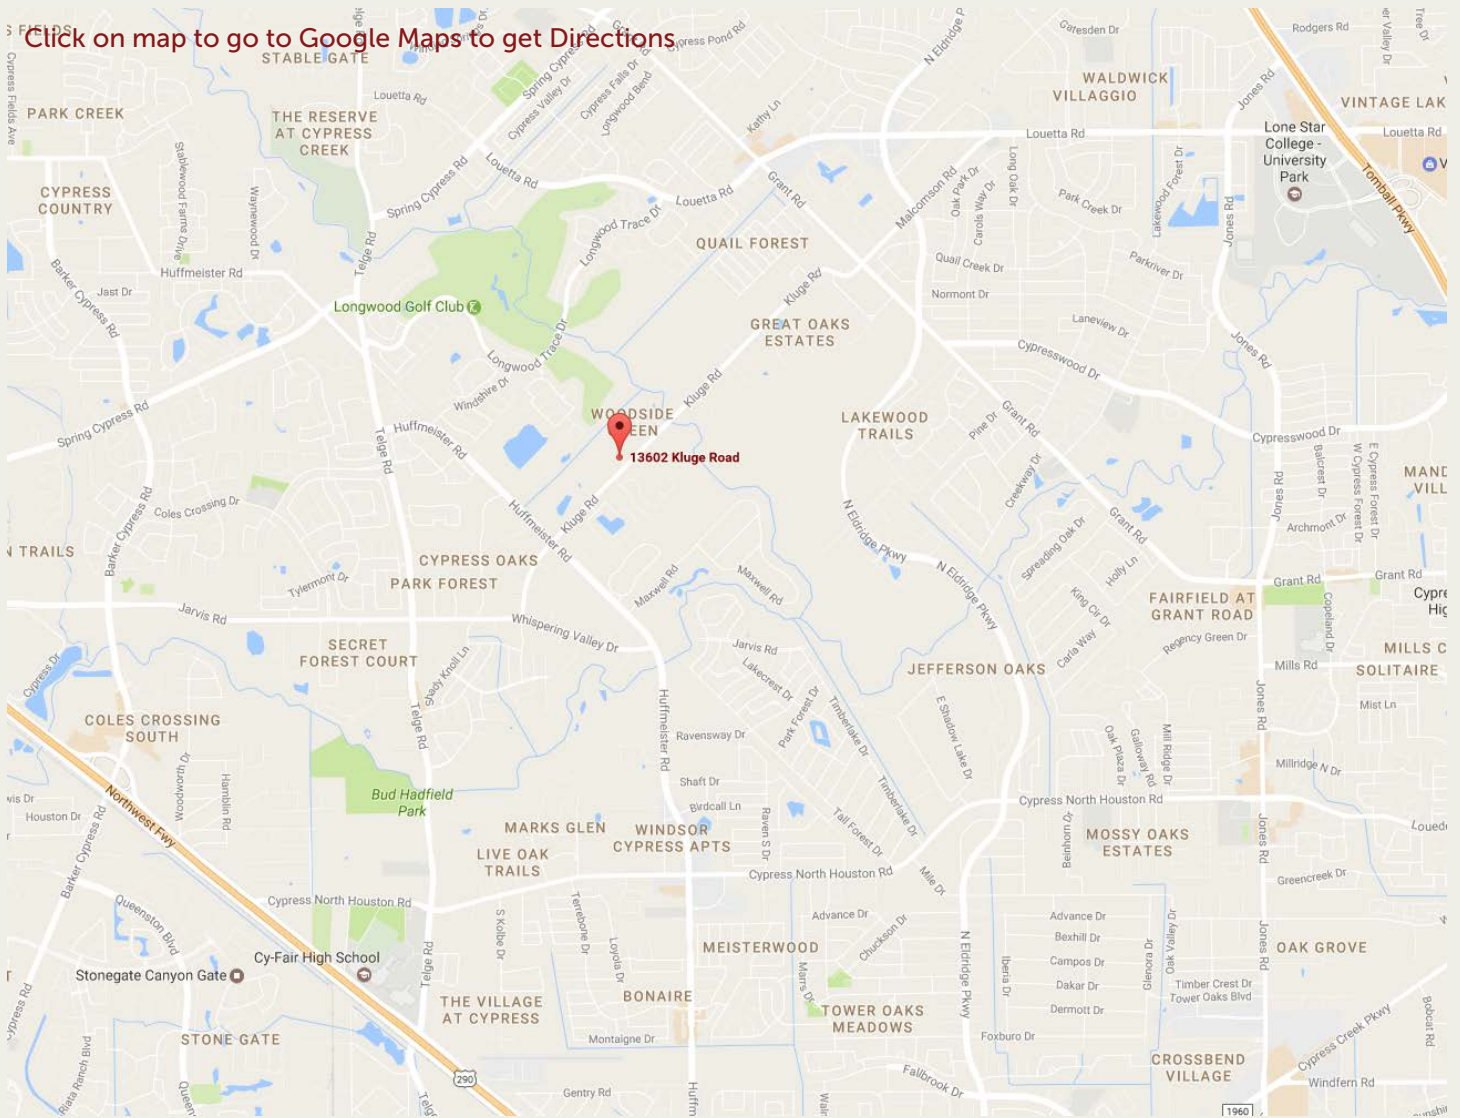

DESPACHO CEREMONY

Don Eduardo from Peru

Sunday March 12
2-4pm

Houston Yoga &
Ayurvedic
Wellness Center

13602 Kluge Rd
Cypress TX
(map on next page)

Ayni
Suggestion ~ \$30

Please join Q'ero shaman Don Eduardo for a Despacho Ceremony to connect with our intentions and align body, mind, heart and soul through our energy centers of Munay (Power of Love and appreciation for all creation), Yachay (Wisdom and inner knowing) and Llankay (Creative Power and Service). This ceremony is a beautiful Andean ritual that honors Pachamama, Mother Earth, and brings us back in alignment with the natural rhythms of creation.

To RSVP please contact Mariela at [832-454-3113](tel:832-454-3113)
mariela@mayankin.com

Facilitated by

Mariela Maya

Houston Yoga & Ayurvedic Wellness Center is located in NW Houston between Hwy 249 Exit Louetta Rd West and Hwy 290 Exit Huffmeister Rd North.

Once you get to Kluge Rd, look for these signs that indicate the entrance to the center.

Note: Several parts of 290 are under construction between 610 and Beltway 8. Depending on where you come from, you may want to check which exits are closed (<http://traffic.houstontranstar.org/us290/>) or get on 290 outside of Beltway 8.