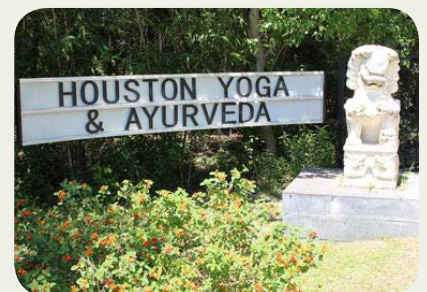

Note: Several parts of 290 are under construction between 610 and Beltway 8. Depending on where you come from, you may want to check which exits are closed (<http://traffic.houstontranstar.org/us290/>) or get on 290 outside of Beltway 8.