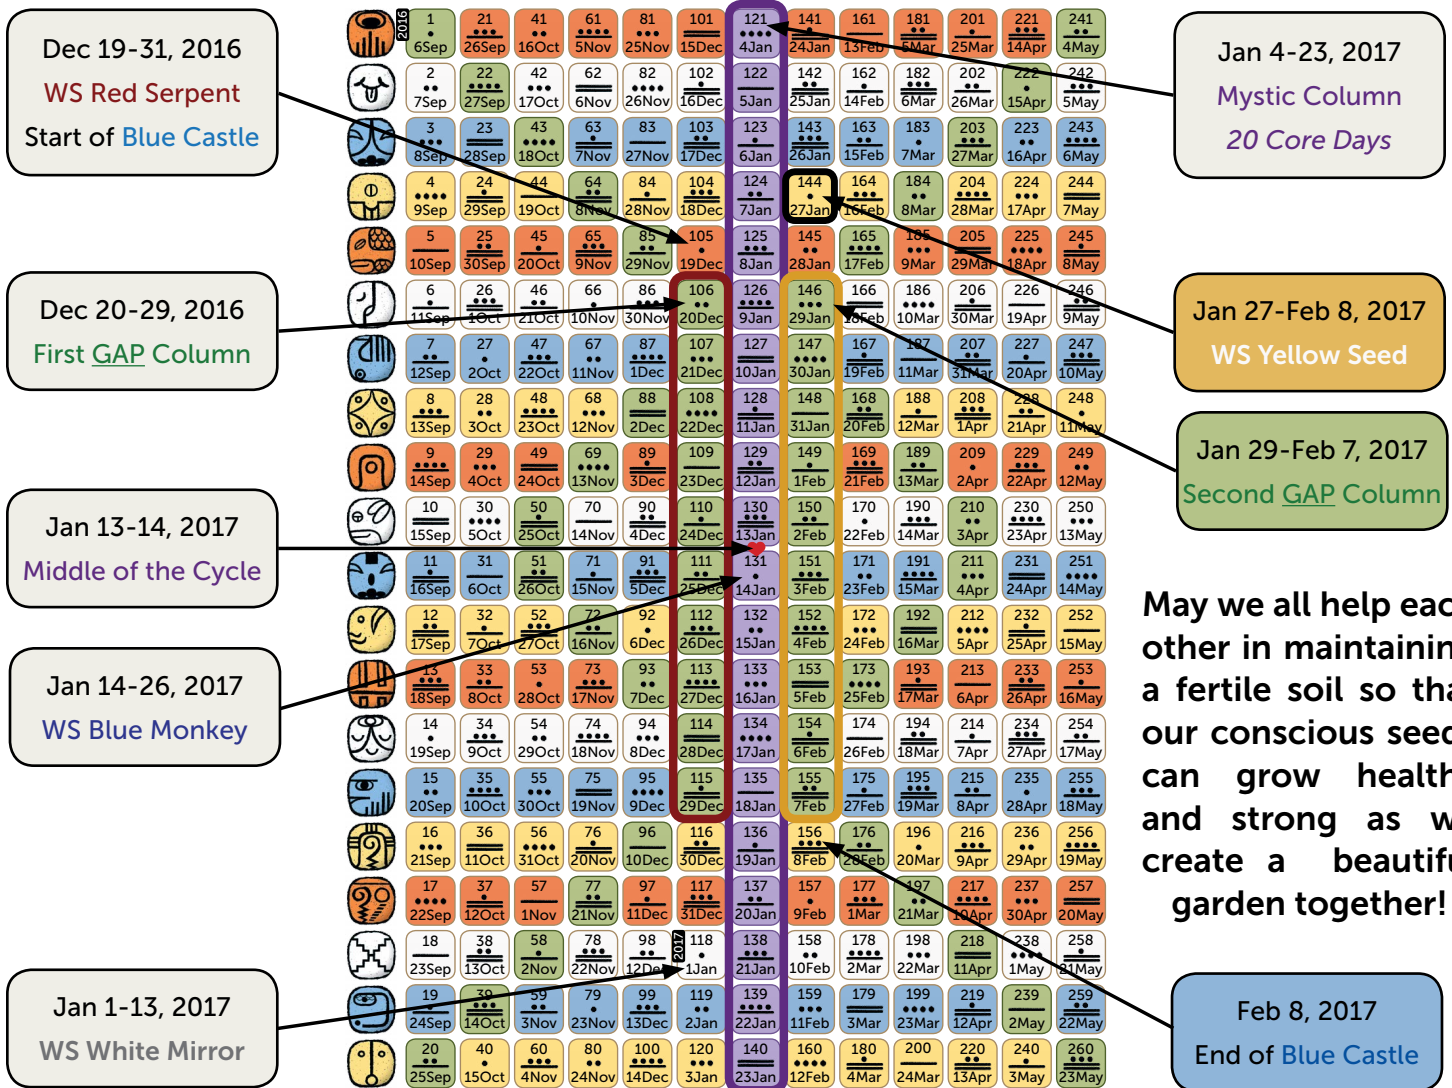

HARMONIC MODULE

May we all help each other in maintaining a fertile soil so that our conscious seeds can grow healthy and strong as we create a beautiful garden together!

Click on the image above for the Harmonic Module with Gregorian dates

For Today's Energies daily message click [here](#)