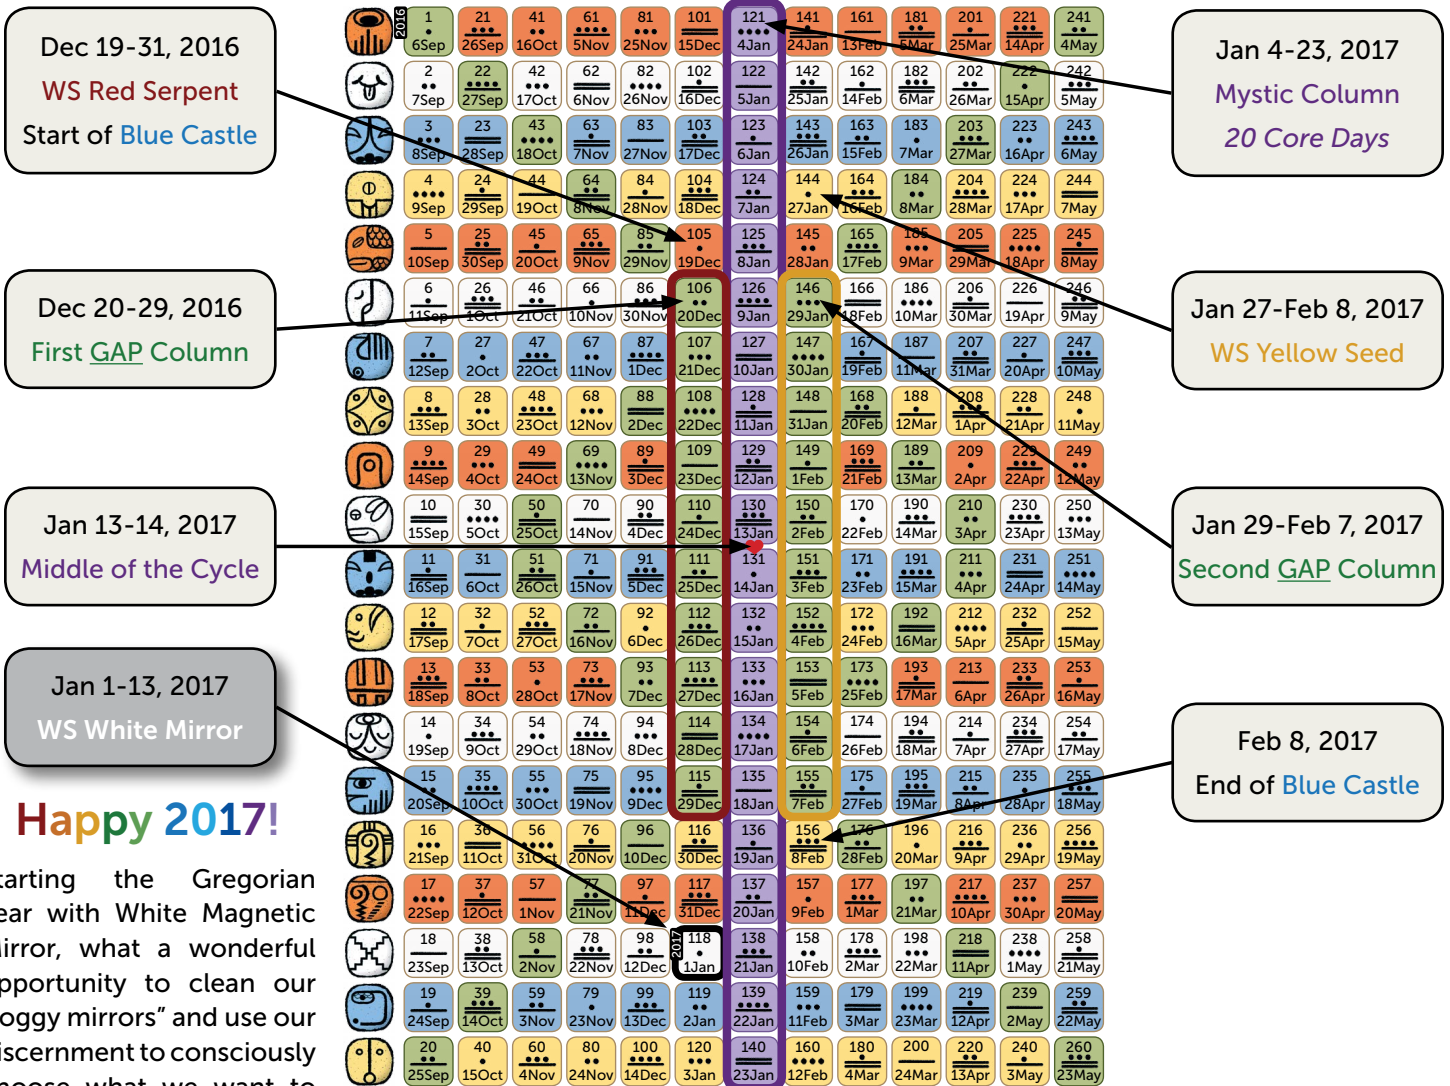

HARMONIC MODULE

Happy 2017!

Starting the Gregorian year with White Magnetic Mirror, what a wonderful opportunity to clean our "foggy mirrors" and use our discernment to consciously choose what we want to continue with or change in this upcoming year

Click on the image above for the Harmonic Module with Gregorian dates

For Today's Energies daily message click [here](#)